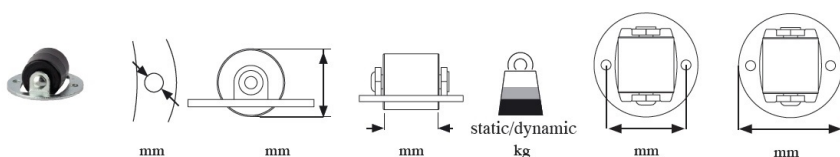

PRODUCT SHEET

Description:

Box Castor, In-Lay Type, \varnothing 14mm Wheel, Black PA, \varnothing 26mm Plate, cc:20mm, Zinc Plated, Mounting Height: 12mm, Dynamic Load, Capacity:15kg, Static: 30kg

Item number:

08.06.050-0

Units	Box	Carton	HS Code	Barcode
Pcs.	1	2100	8302200090	 5704866439428

08.06.050 \varnothing 2,5 \varnothing 14 mm 14 mm 30/15 20 mm \varnothing 26 mm

SISO A/S

Mileparken 11
DK-2740 Skovlunde
Denmark
VAT: DK 24786013