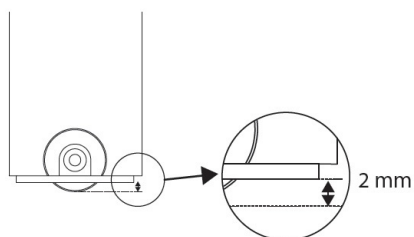

SISO A/S

Mileparken 11
DK-2740 Skovlunde
Denmark
VAT: DK 24786013

Phone +45 45 830 900

www.siso.dk
siso@siso.dk

Danske Bank
Nytorv Branch
Copenhagen
SWIFT: DABADKKK

Account no.
4180 3112 112936
IBAN Account
DK7230003112112936